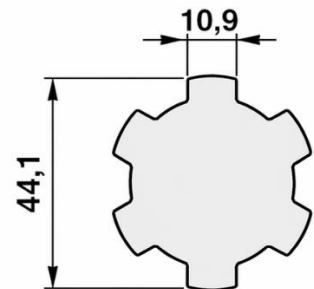

DATA SHEET – DIMENSIONS

PTO ADAPTER WITH FLANGE

ITEM	INTERNAL PROFILE	FLANGE Ø (mm)	FLANGE THICKNESS (mm)	TOTAL LENGTH (mm)
100229	1" 3/8 - 6 spline	120	10	80
14824	1" 3/8 - 21 spline		12	
14823	1" 3/4 - 6 spline	150	12	
12182	1" 3/4 - 20 spline		12	

1"1/8 Z=6

1"3/8 Z=6

1"3/4 Z=6