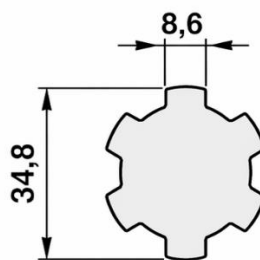

DATA SHEET – DIMENSIONS

PTO ADAPTER WITH FLANGE

ITEM	INTERNAL PROFILE	FLANGE Ø (mm)	FLANGE THICKNESS (mm)	TOTAL LENGTH (mm)
100229	1" 3/8 - 6 spline	120	10	80
14824	1" 3/8 - 21 spline		12	
14823	1" 3/4 - 6 spline	150	12	
12182	1" 3/4 - 20 spline		12	

1"1/8 Z=6

1"3/8 Z=6

1"3/4 Z=6