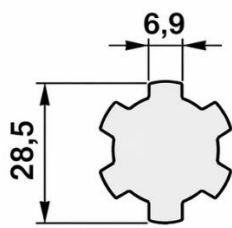

DATA SHEET – DIMENSIONS

PTO ADAPTER WITH FLANGE

ITEM	INTERNAL PROFILE	FLANGE Ø (mm)	FLANGE THICKNESS (mm)	TOTAL LENGTH (mm)
100229	1" 3/8 - 6 spline	120	10	80
14824	1" 3/8 - 21 spline		12	
14823	1" 3/4 - 6 spline	150	12	
12182	1" 3/4 - 20 spline		12	

1"1/8 Z=6

1"3/8 Z=6

1"3/4 Z=6