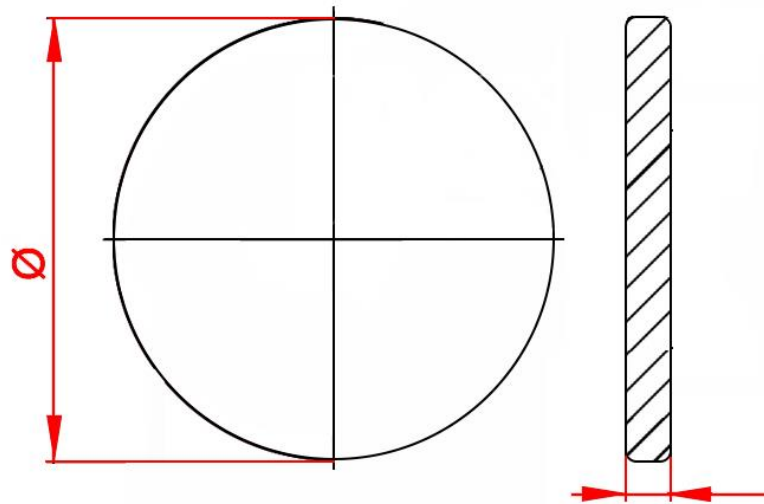

DATA SHEET – DIMENSIONS

PTO ADAPTER WITH FLANGE

ITEM	INTERNAL PROFILE	FLANGE Ø (mm)	FLANGE THICKNESS (mm)	TOTAL LENGTH (mm)
100229	1" 3/8 - 6 spline	120	10	80
14824	1" 3/8 - 21 spline		12	
14823	1" 3/4 - 6 spline	150	12	
12182	1" 3/4 - 20 spline		12	

1"1/8 Z=6

1"3/8 Z=6

1"3/4 Z=6